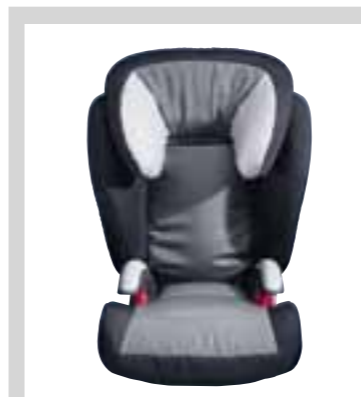

CHILD SEAT AGE GROUP 2/3

EC93199690

Child seat for children from 13 to 35 kg (approx. 4 to 12 years old). Seat covers washable and changeable.

SAFETY VEST

EC93199829

Increases visibility in the case of accidents or a flat tyre.