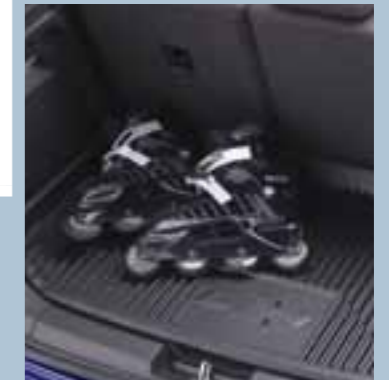

CARGO TRAY

95493487 (HB) | 95971429 (NB)

Taylor-fit to protect both your cargo area and trunk from dirty and wet loads.