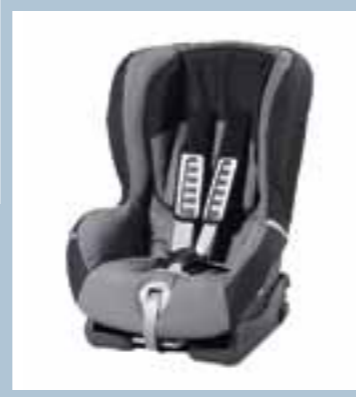

## CHILD SEAT & ISOFIX BASE AGE GROUP 0+

CHILD SEAT EC93199690

ISOFIX BASE EC93199699

Child safety cradle for babies up to 13 kg and approx. 15 months old. ISOFIX base allows the child seat to be fixed to the ISOFIX brackets.

## CHILD SEAT DUO ISOFIX AGE GROUP 1

EC13342988

For children from 9 to 18 kg (approx. 9 months to 4 years). Best safety, thanks to the connection to the car's body with its ISOFIX system.